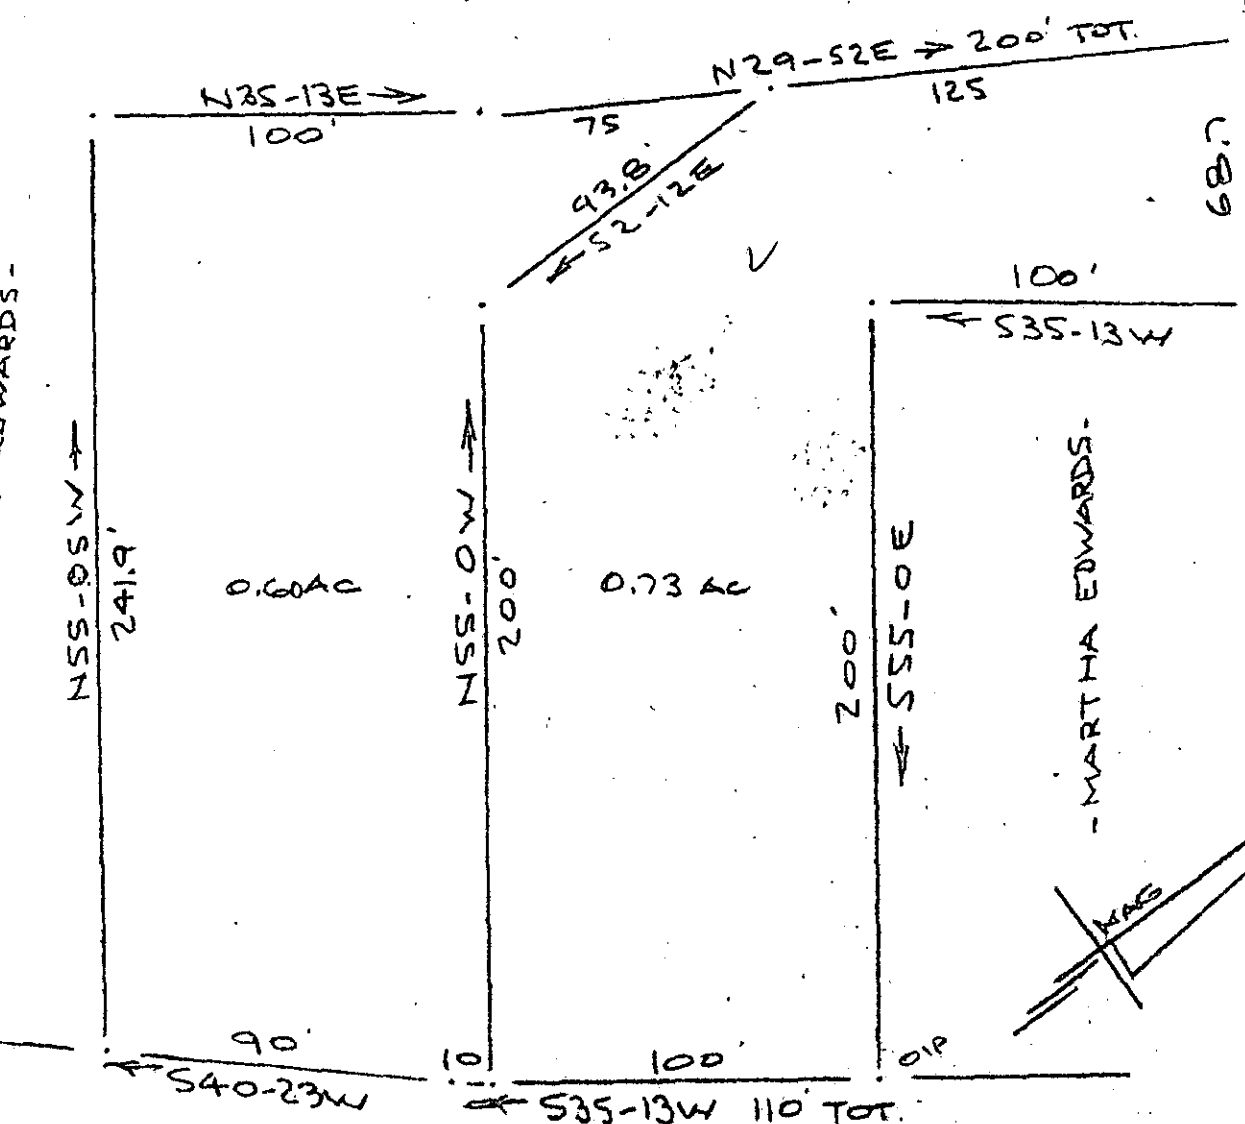

MICROFILMED

ALEXANDER EDWARDS

ALEXANDER EDWARDS

R.M. DUCKWORTH

MARTHA EDWARDS

WHITE HORSE ROAD

SURVEY FOR
 ALEXANDER EDWARDS
 NEAR GREENVILLE, S.C.
 SCALE: 1"=50' 300 OCT 1975

✓ 5N-134

14583

DEC 4 11 34 AM '75
 DORRIS S. TANKERSLEY
 R.M.C.

FILED
 GREENVILLE CO. S.C.

CAROLINA SURVEYING CO
 112 MANLY ST.
 GREENVILLE, S.C.

RECORDING FEE
 PAID \$ 26.00